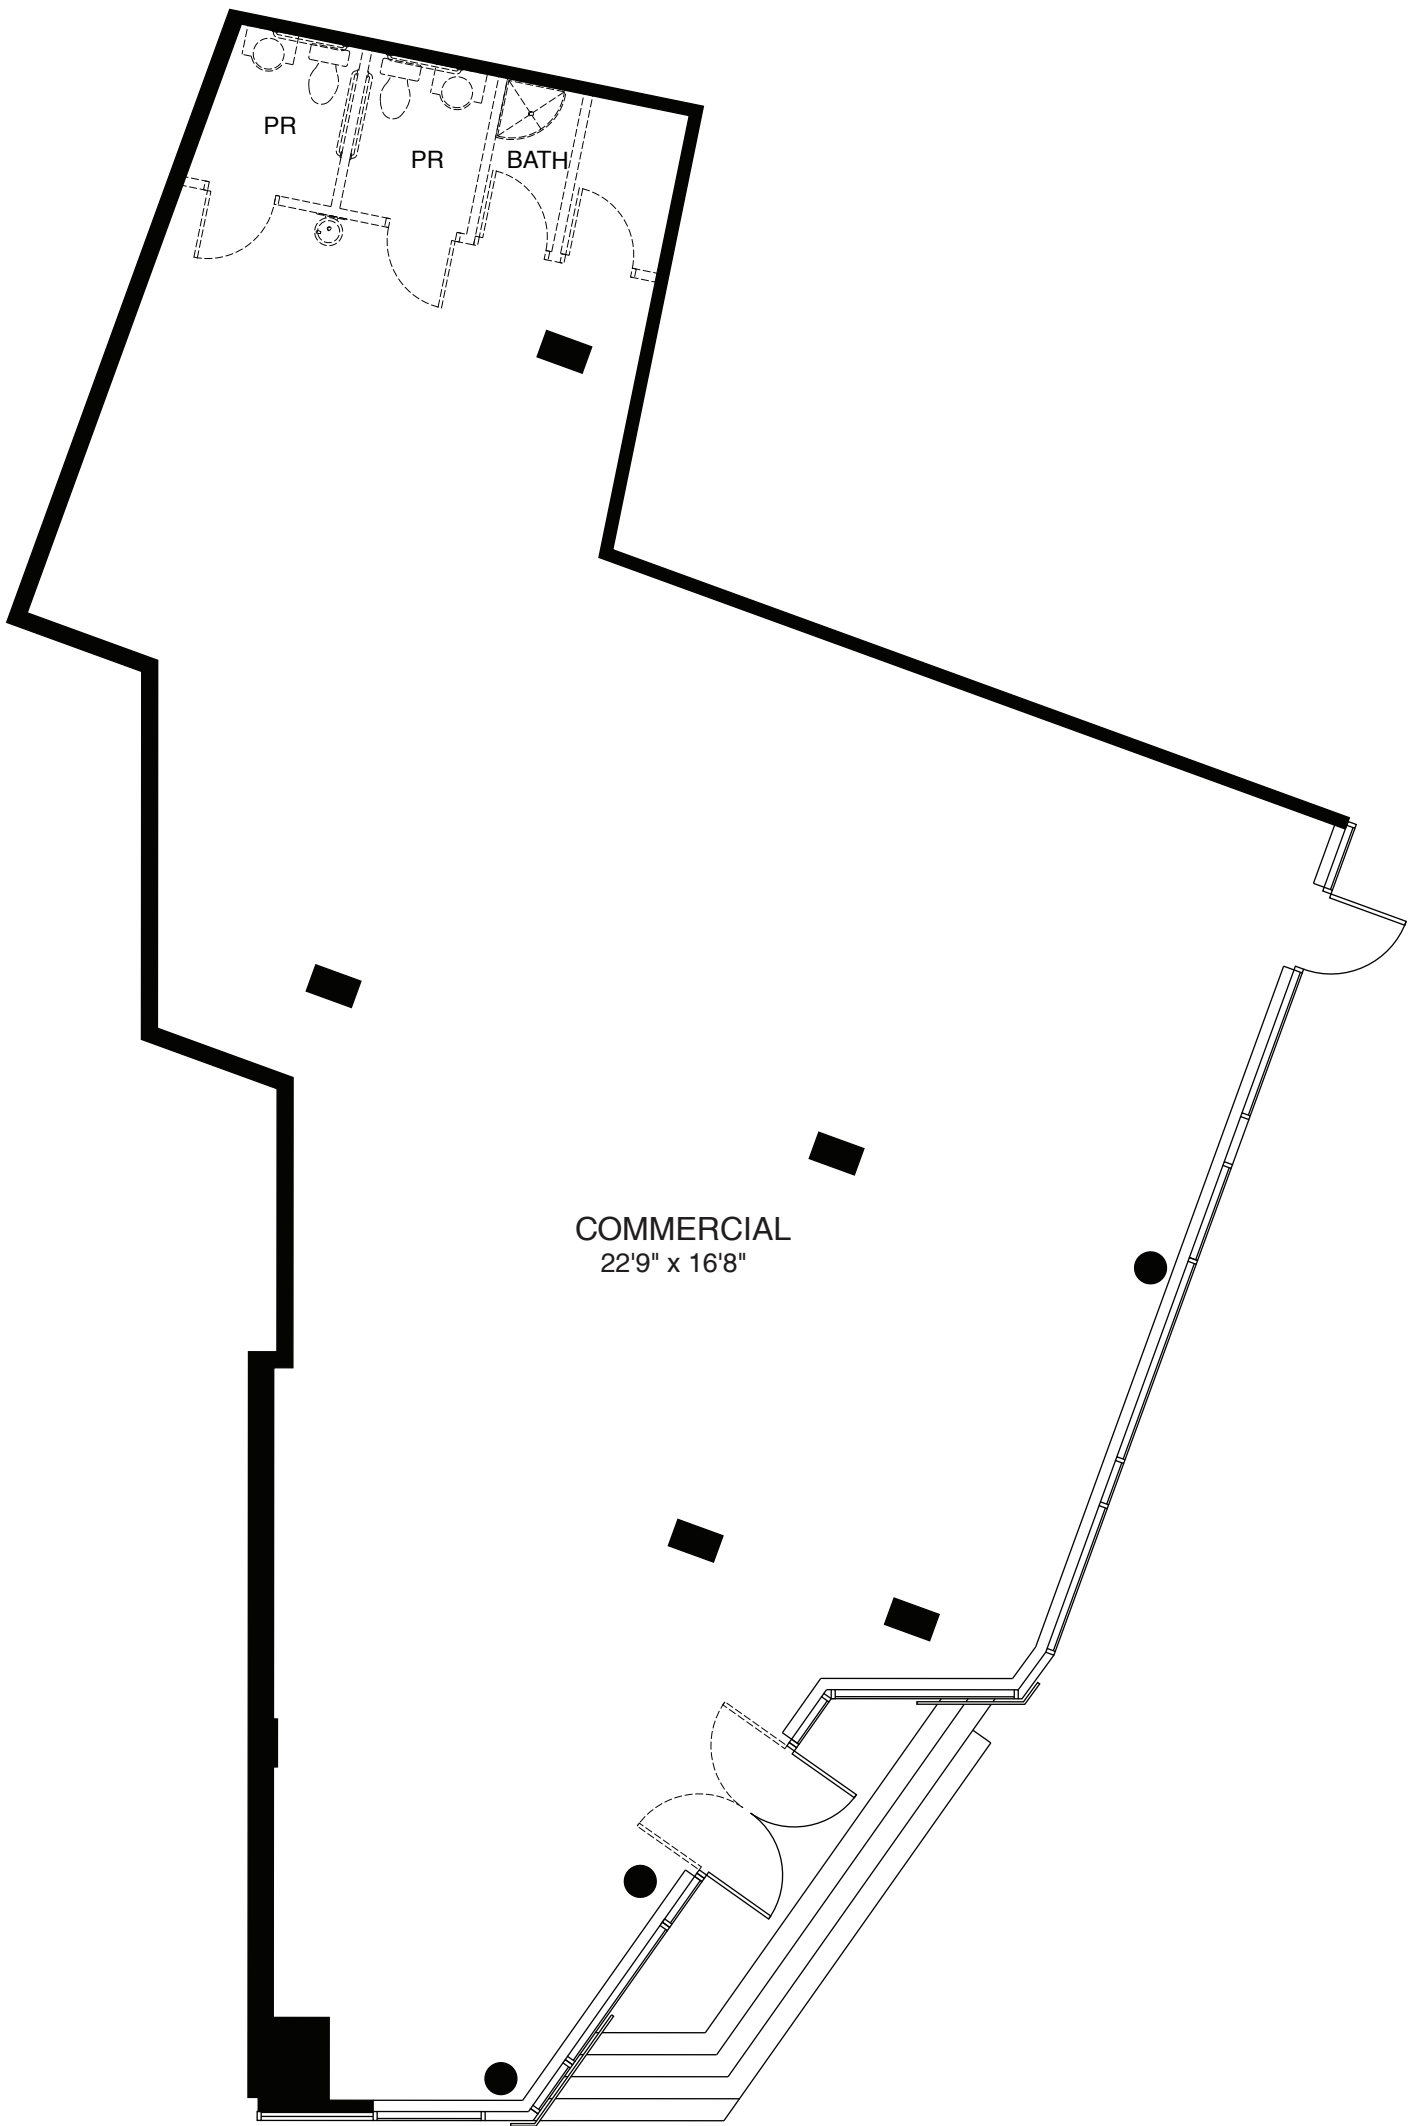

710 SF

686 SF

COMBINED 1396 SF

1409 Florida Ave NW | Washington, DC 20009

731 SF

805 SF

COMBINED 1536 SF

1405 Florida Ave NW | Washington, DC 20009

788 SF

848 SF

COMBINED 1636 SF

1401 Florida Ave NW | Washington, DC 20009

2598 SF

2300 14th ST NW | Washington, DC 20009

1179 SF

2304 14th ST NW | Washington, DC 20009

Actual product and specifications may vary in dimension or detail from these drawings. Many available optional features are shown for illustrative purposes.

951 SF

2308 14th ST NW | Washington, DC 20009