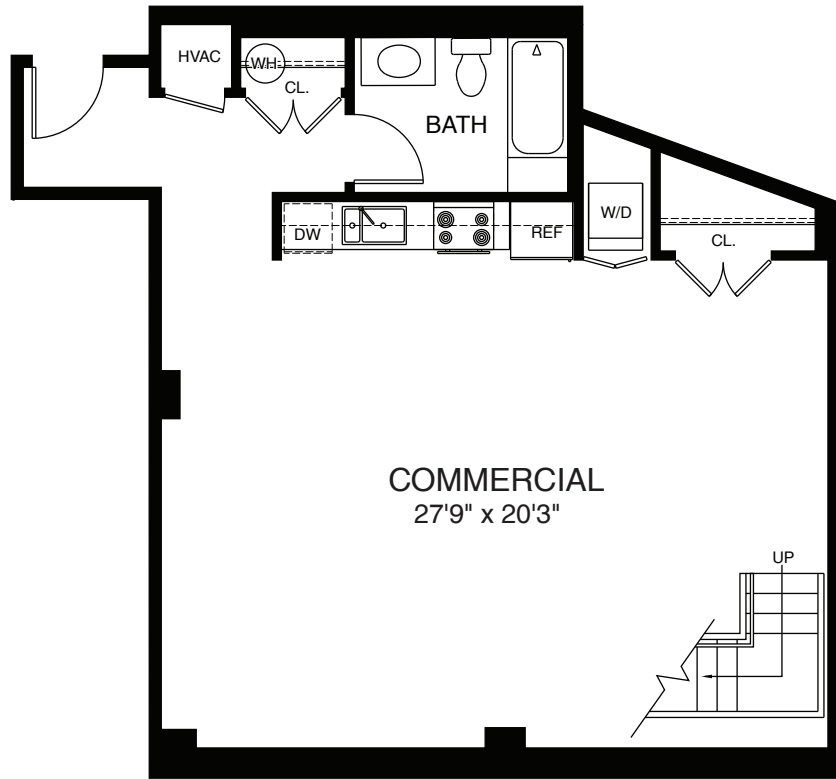

710 SF

686 SF

COMBINED 1396 SF

1409 Florida Ave NW | Washington, DC 20009

731 SF

805 SF

COMBINED 1536 SF

1405 Florida Ave NW | Washington, DC 20009

788 SF

848 SF

COMBINED 1636 SF

1401 Florida Ave NW | Washington, DC 20009

2598 SF

2300 14th ST NW | Washington, DC 20009

1179 SF

2304 14th ST NW | Washington, DC 20009

Actual product and specifications may vary in dimension or detail from these drawings. Many available optional features are shown for illustrative purposes.

951 SF

2308 14th ST NW | Washington, DC 20009