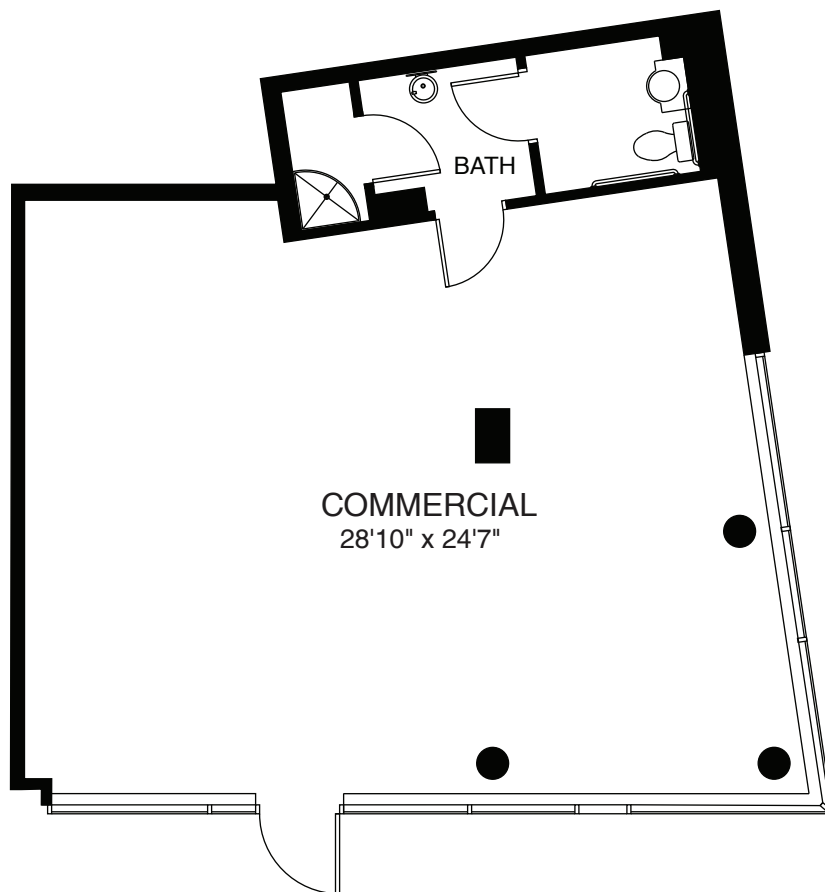

710 SF

686 SF

COMBINED 1396 SF

1409 Florida Ave NW | Washington, DC 20009

731 SF

805 SF

COMBINED 1536 SF

1405 Florida Ave NW | Washington, DC 20009

788 SF

848 SF

COMBINED 1636 SF

1401 Florida Ave NW | Washington, DC 20009

2598 SF

2300 14th ST NW | Washington, DC 20009

1179 SF

2304 14th ST NW | Washington, DC 20009

Actual product and specifications may vary in dimension or detail from these drawings. Many available optional features are shown for illustrative purposes.

951 SF

2308 14th ST NW | Washington, DC 20009

Actual product and specifications may vary in dimension or detail from these drawings. Many available optional features are shown for illustrative purposes.