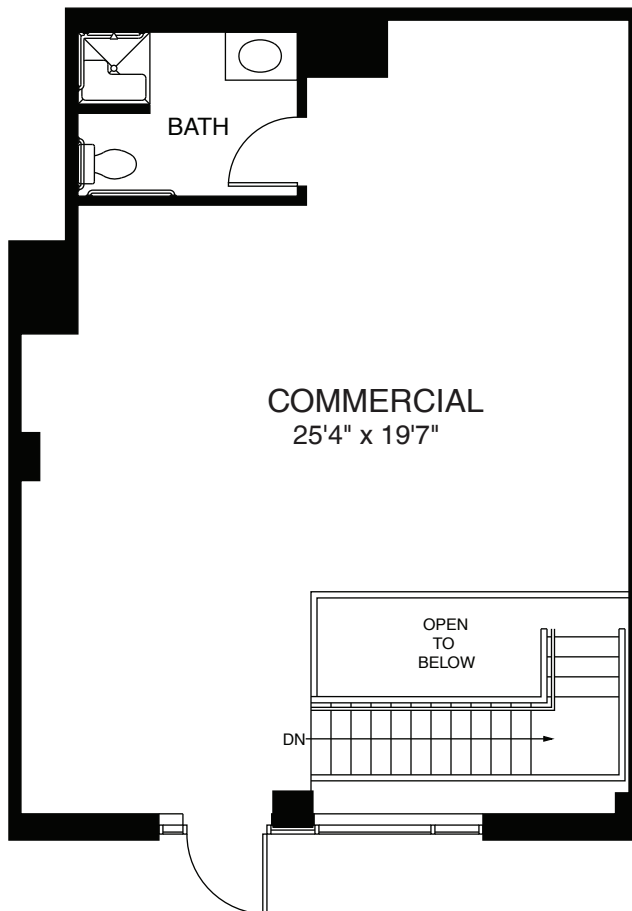

710 SF

686 SF

COMBINED 1396 SF

1409 Florida Ave NW | Washington, DC 20009

731 SF

805 SF

COMBINED 1536 SF

1405 Florida Ave NW | Washington, DC 20009

788 SF

848 SF

COMBINED 1636 SF

1401 Florida Ave NW | Washington, DC 20009

2598 SF

2300 14th ST NW | Washington, DC 20009

1179 SF

2304 14th ST NW | Washington, DC 20009

Actual product and specifications may vary in dimension or detail from these drawings. Many available optional features are shown for illustrative purposes.

951 SF

2308 14th ST NW | Washington, DC 20009