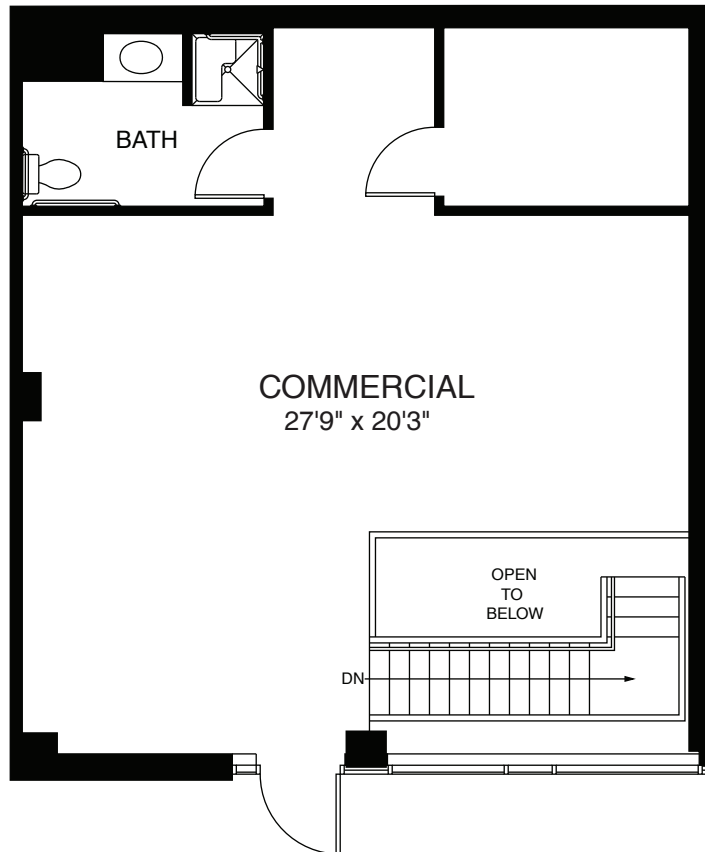

710 SF

686 SF

COMBINED 1396 SF

1409 Florida Ave NW | Washington, DC 20009

731 SF

805 SF

COMBINED 1536 SF

1405 Florida Ave NW | Washington, DC 20009

788 SF

848 SF

COMBINED 1636 SF

1401 Florida Ave NW | Washington, DC 20009

2598 SF

2300 14th ST NW | Washington, DC 20009

1179 SF

2304 14th ST NW | Washington, DC 20009

Actual product and specifications may vary in dimension or detail from these drawings. Many available optional features are shown for illustrative purposes.

951 SF

2308 14th ST NW | Washington, DC 20009