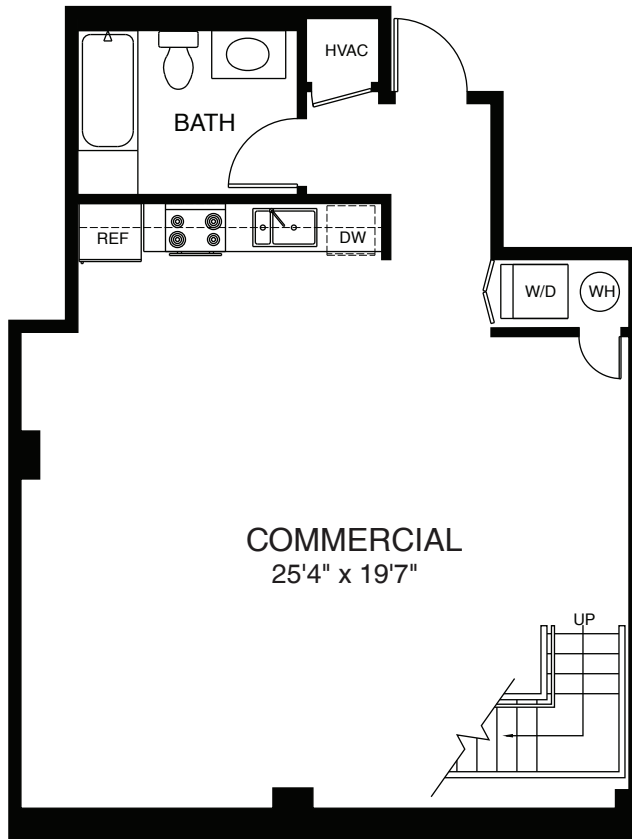

710 SF

686 SF

COMBINED 1396 SF

1409 Florida Ave NW | Washington, DC 20009

731 SF

805 SF

COMBINED 1536 SF

1405 Florida Ave NW | Washington, DC 20009

788 SF

848 SF

COMBINED 1636 SF

1401 Florida Ave NW | Washington, DC 20009

2598 SF

2300 14th ST NW | Washington, DC 20009

1179 SF

2304 14th ST NW | Washington, DC 20009

Actual product and specifications may vary in dimension or detail from these drawings. Many available optional features are shown for illustrative purposes.

951 SF

2308 14th ST NW | Washington, DC 20009