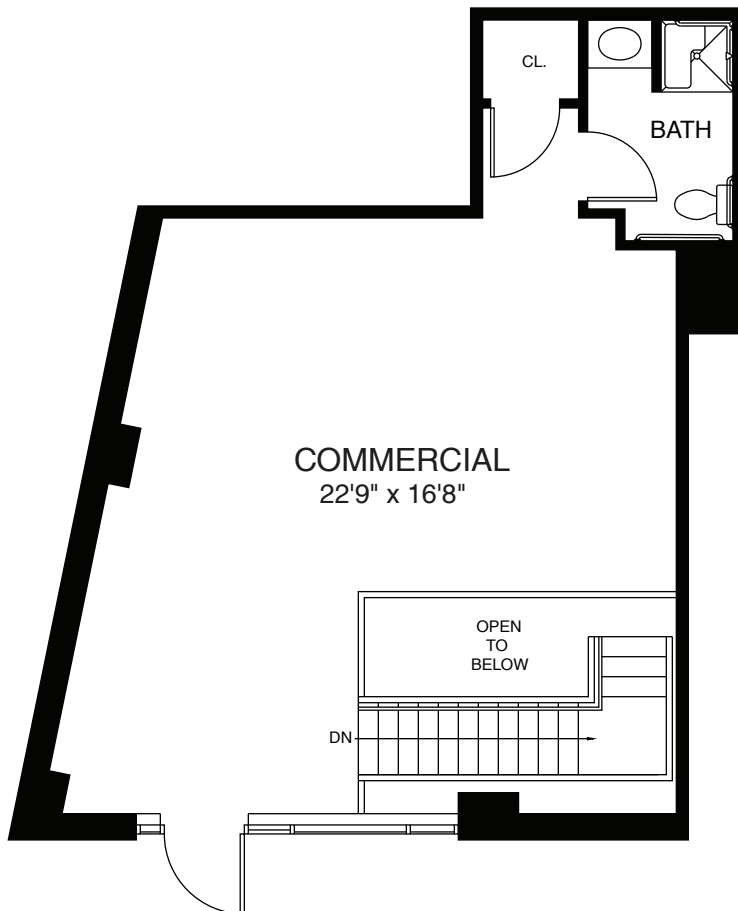

710 SF

686 SF

COMBINED 1396 SF

1409 Florida Ave NW | Washington, DC 20009

731 SF

805 SF

COMBINED 1536 SF

1405 Florida Ave NW | Washington, DC 20009

788 SF

848 SF

COMBINED 1636 SF

1401 Florida Ave NW | Washington, DC 20009

2598 SF

2300 14th ST NW | Washington, DC 20009

1179 SF

2304 14th ST NW | Washington, DC 20009

Actual product and specifications may vary in dimension or detail from these drawings. Many available optional features are shown for illustrative purposes.

951 SF

2308 14th ST NW | Washington, DC 20009