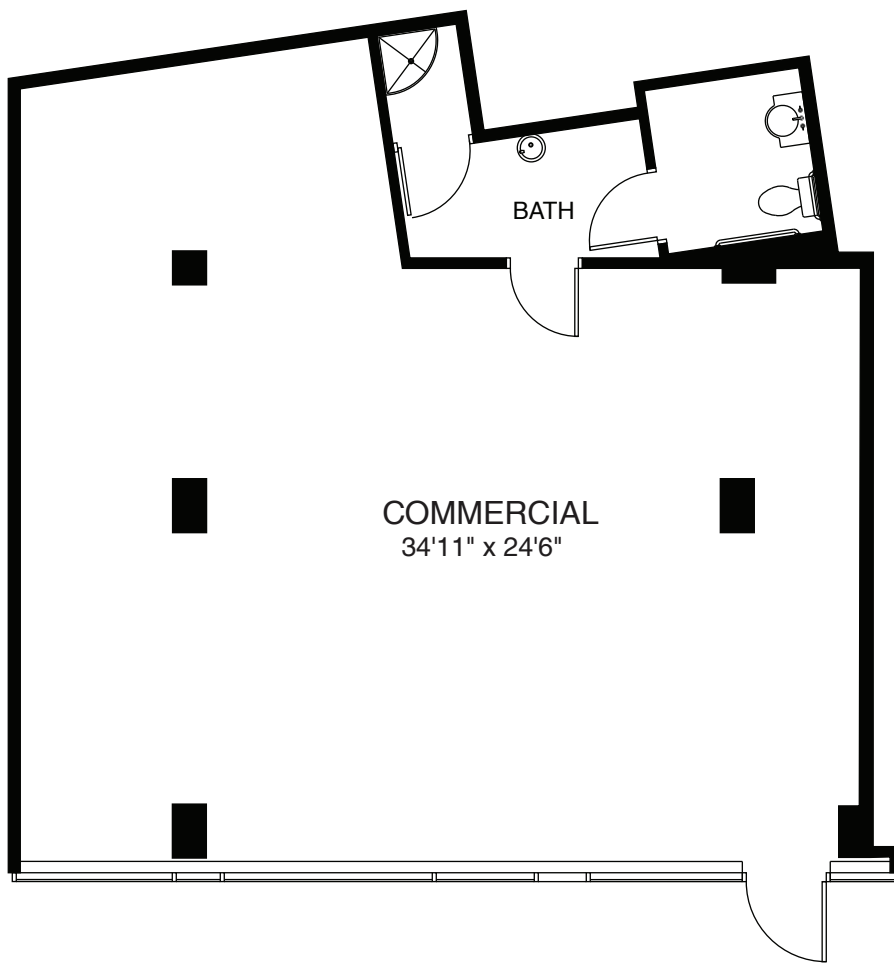

710 SF

686 SF

COMBINED 1396 SF

1409 Florida Ave NW | Washington, DC 20009

731 SF

805 SF

COMBINED 1536 SF

1405 Florida Ave NW | Washington, DC 20009

788 SF

848 SF

COMBINED 1636 SF

1401 Florida Ave NW | Washington, DC 20009

2598 SF

2300 14th ST NW | Washington, DC 20009

1179 SF

2304 14th ST NW | Washington, DC 20009

Actual product and specifications may vary in dimension or detail from these drawings. Many available optional features are shown for illustrative purposes.

951 SF

2308 14th ST NW | Washington, DC 20009

Actual product and specifications may vary in dimension or detail from these drawings. Many available optional features are shown for illustrative purposes.